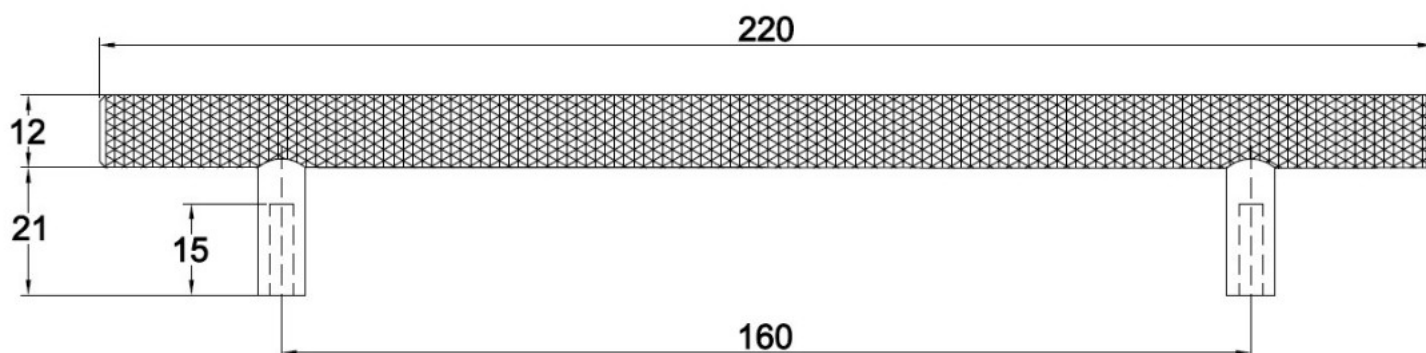

PRODUCT SHEET

Description:

Bar Handle "House", cc 160mm, \varnothing 12x220mm,H:33mm,Black Finish, Brass Material, Incl. 2 pcs of M4x25mm. Black Screws

Item number:

17.01.203-4

Units	Box	Carton	HS Code	Barcode
Pcs.	10	50	8302420090	
				5704866529419