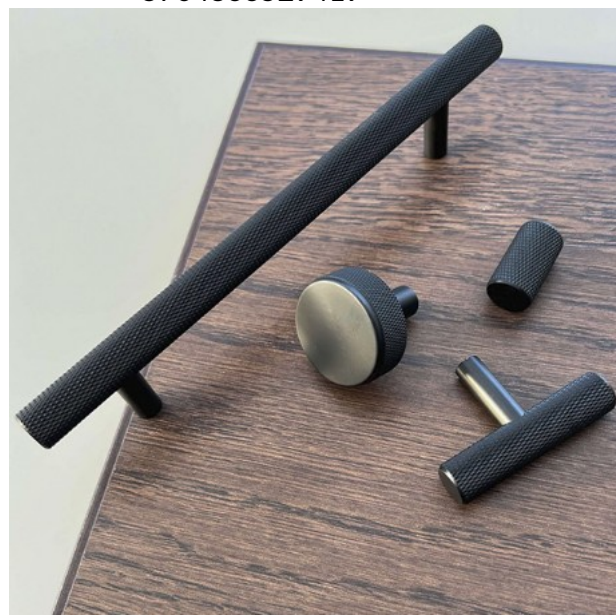

PRODUCT SHEET

Description:

Bar Handle "House", cc 160mm, \varnothing 12x220mm,H:33mm,Black Finish, Brass Material, Incl. 2 pcs of M4x25mm. Black Screws

Item number:

17.01.203-4

Units	Box	Carton	HS Code	Barcode
Pcs.	10	50	8302420090	
				5704866529419